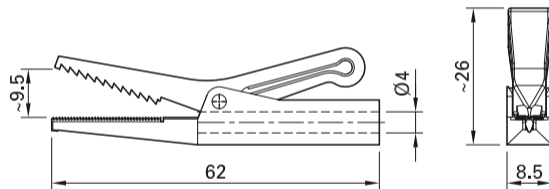

Test clip APK-4

Insulated, with Ø 4 mm rigid socket. Brass.
Sharp toothed, pointed jaws. The upper jaw
is insulated.

Order No.	Type	Rated voltage/current		*Standard colors
64.9209-*	APK-4	AC 30 V / 10 A DC 60 V / 10 A	Ni	21 22 23 24 25 26